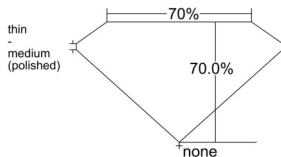

GIA®

FACSIMILE

GIA REPORT 6542955445

Verify this report at gia.edu

GIA NATURAL DIAMOND DOSSIER®

April 03, 2026
GIA Report Number 6542955445
Shape and Cutting Style ..... Square Modified Brilliant
Measurements ..... 4.77 x 4.76 x 3.33 mm

GRADING RESULTS

Carat Weight ..... 0.60 carat
Color Grade ..... H
Clarity Grade VVS1

ADDITIONAL GRADING INFORMATION

Polish ..... Excellent
Symmetry ..... Very Good
Fluorescence ..... None
Clarity Characteristics ..... Pinpoint, Feather
Inscription(s): GIA 6542955445

PROPORTIONS

Profile not to actual proportions

GRADING SCALES

GIA COLOR SCALE		GIA CLARITY SCALE			
COLORLESS	D	VERY VERY SLIGHTLY INCLUDED	FLAWLESS		
	E		INTERNALLY FLAWLESS		
	F	VERY SLIGHTLY INCLUDED	VVS₁		
	G		VVS₂		
	H		VS₁		
	NEAR COLORLESS	I	SLIGHTLY INCLUDED	VS₂	
		J		SI₁	
		FAINT	K	INCLUDED	SI₂
			L		I₁
			M		I₂
VERY LIGHT			N	INCLUDED	I₃
			O		
			P		
	Q				
LIGHT	R				
	S				
	T				
	U				
	V				
	Z